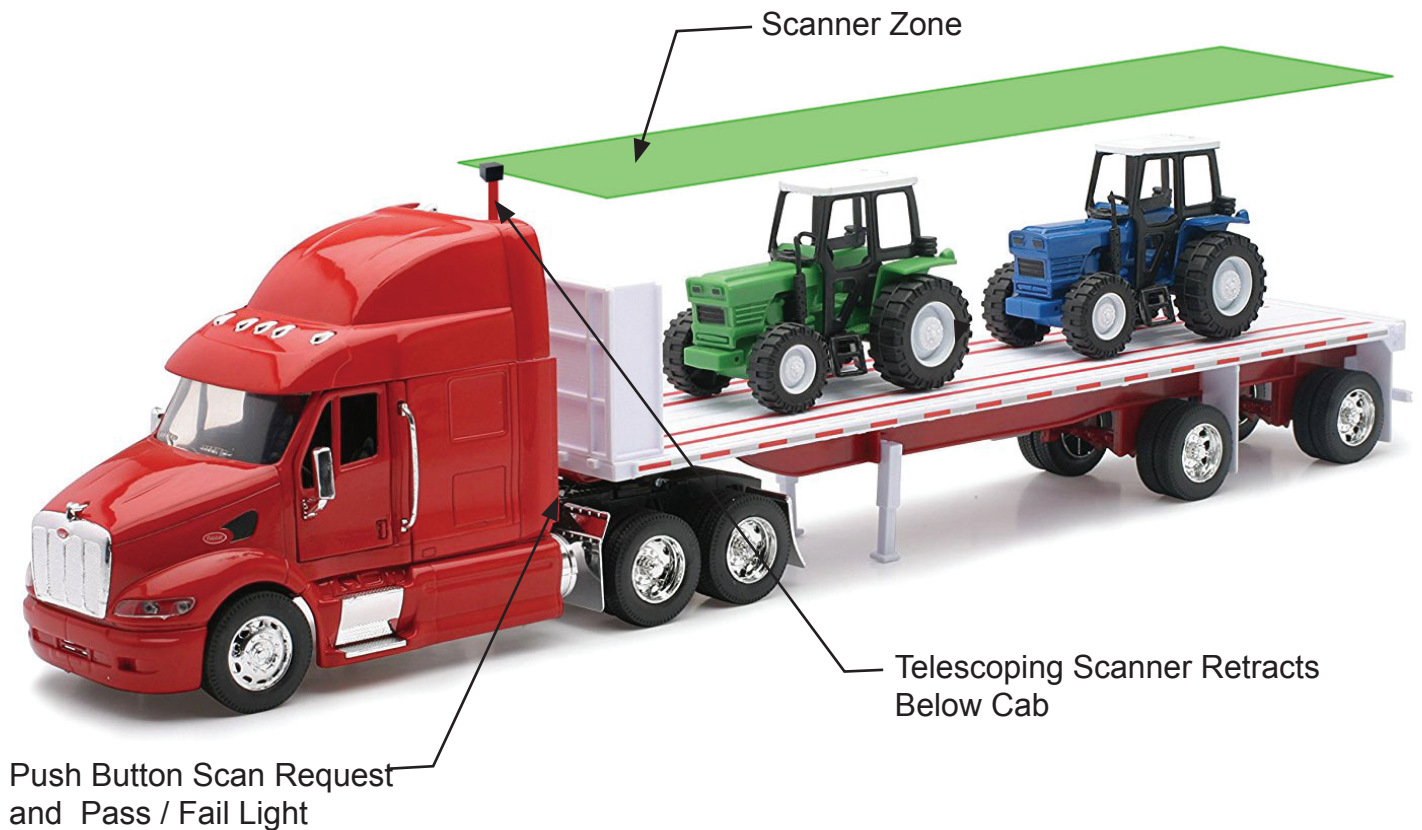

## Truck Over Height Safety System

### Safety System

- Detects equipment over 13' 6" bridge height
- Scans full length and width of trailer
- Manual or automatic detection
- Outdoor rated sensor system
- Retracts below cab after sensing
- Optional sensing of exact height
- Optional date and time stamp of last scan