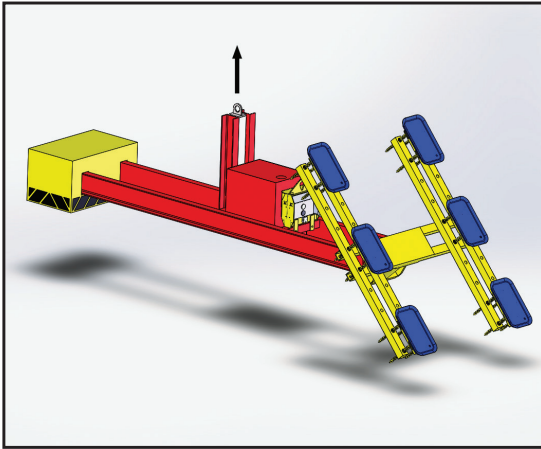

## New 3,000lbs Cantilever Glass Lifter

### 3,000lbs Cantilever Glass Lifter

- Self-Contained Power Unit
- 3 Axis of Rotation
- 18" of Extension, 4" Side Shift
- Radio Remote Controls